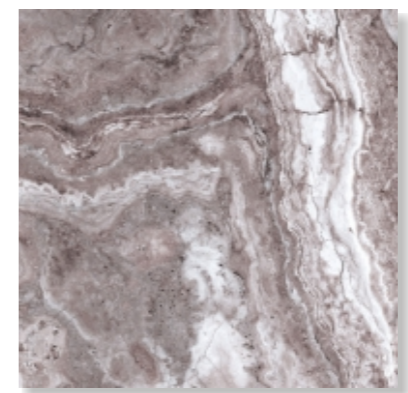

Ода 2 / серый
Ode 2 / gray
400X400mm