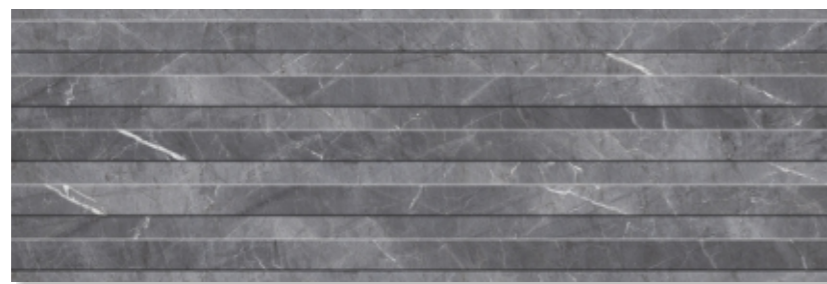

Канон 1Д
Canon 1D
900X300mm