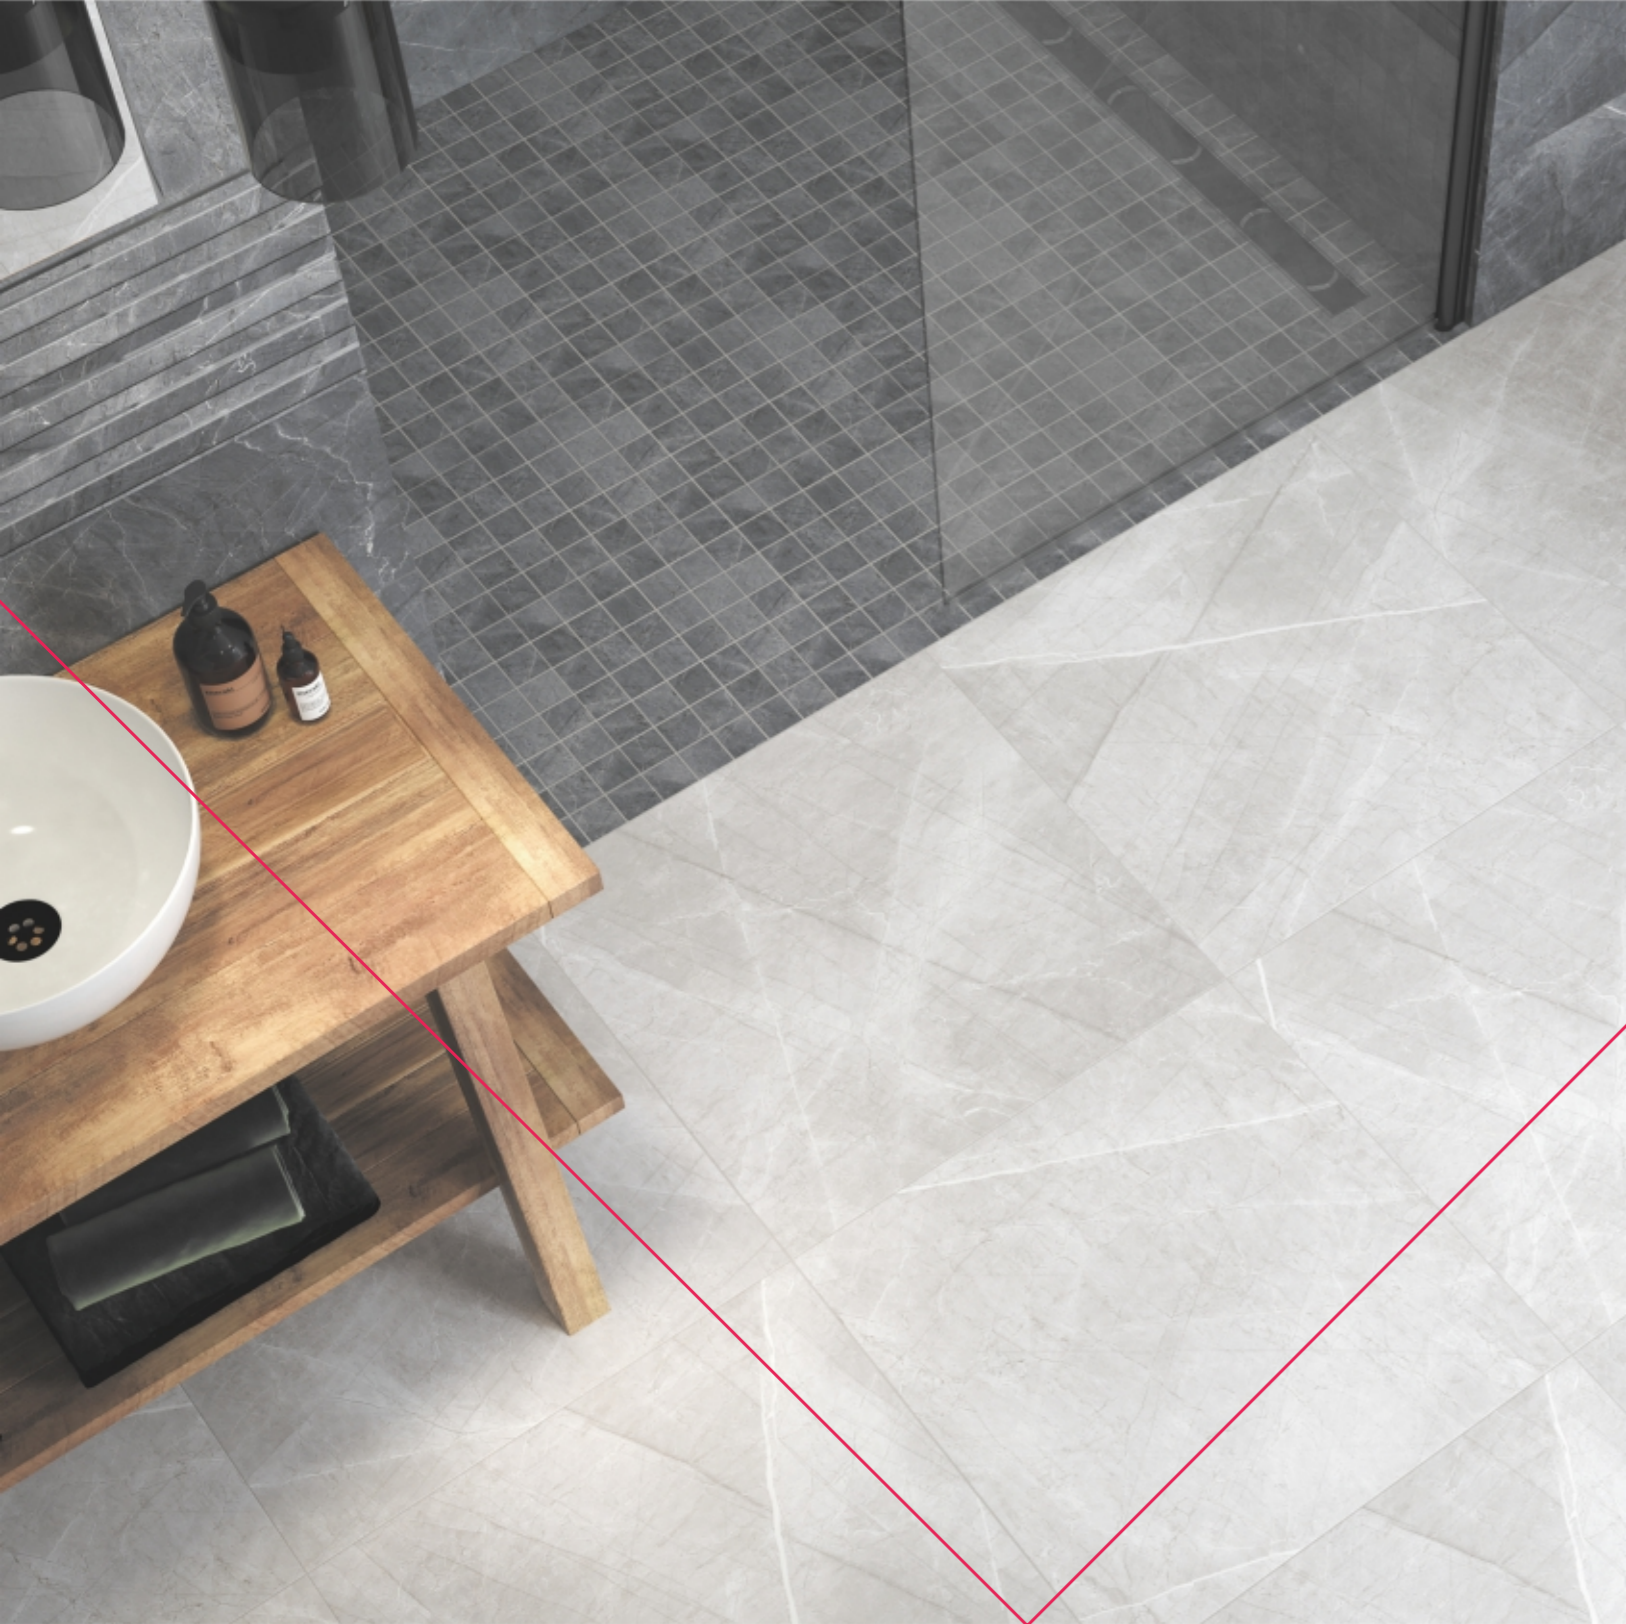

КАНОН

CANON

600 X 600

КАНОН — система правил создания словесно-художественных произведений. В контексте керамической плитки — это образец, на который мы равняемся в создании интерьера. В новой коллекции матового керамогранита 600x600 мм за образец взята фактура природного камня с тонкими светлыми прожилками, которая станет прекрасной основой для будущей истории вашего дома.

The CANON is a system of rules for creating literary and artistic works. In the context of ceramic tiles, this is a sample that we look up to in creating an interior. In the new collection of matte porcelain gres 600x600 mm, the texture of natural stone with thin light veins is taken as a sample, which will become an excellent basis for the future history of your home.